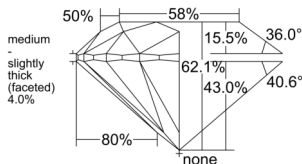

GIA®

FACSIMILE

GIA REPORT 1543983346

Verify this report at GIA.edu

GIA NATURAL DIAMOND DOSSIER®

April 07, 2026
GIA Report Number 1543983346
Shape and Cutting Style ..... Round Brilliant
Measurements ..... 4.81 - 4.85 x 3.00 mm

GRADING RESULTS

Carat Weight ..... 0.43 carat
Color Grade ..... D
Clarity Grade VVS1
Cut Grade ..... Excellent

ADDITIONAL GRADING INFORMATION

Polish ..... Excellent
Symmetry ..... Excellent
Fluorescence ..... None
Clarity Characteristics ..... Cloud, Pinpoint
Inscription(s): GIA 1543983346

PROPORTIONS

GRADING SCALES

GIA COLOR SCALE	GIA CLARITY SCALE	GIA CUT SCALE	
D	FLAWLESS	EXCELLENT	
E	INTERNALLY FLAWLESS		
F		VVS₁	VERY GOOD
G	VVS₂		
H	VS₁	GOOD	
I	VS₂		
J	SI₁	FAIR	
K	SI₂		
L	I₁	POOR	
M	I₂		
N	I₃		
O			
P			
Q			
R			
S			
T			
U			
V			
W			
X			
Y			
Z