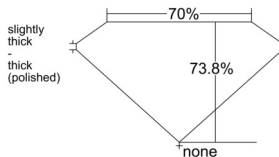

GIA®

FACSIMILE

GIA REPORT 1543980139

Verify this report at GIA.edu

GIA NATURAL DIAMOND DOSSIER®

April 07, 2026
GIA Report Number 1543980139
Shape and Cutting Style ..... Square Modified Brilliant
Measurements ..... 4.27 x 4.26 x 3.14 mm

GRADING RESULTS

Carat Weight ..... 0.52 carat
Color Grade ..... J
Clarity Grade VS1

ADDITIONAL GRADING INFORMATION

Polish ..... Excellent
Symmetry ..... Very Good
Fluorescence ..... Faint
Clarity Characteristics ..... Feather, Pinpoint
Inscription(s): GIA 1543980139

PROPORTIONS

Profile not to actual proportions

GRADING SCALES

GIA COLOR SCALE		GIA CLARITY SCALE			
COLORLESS	D	VERY VERY SLIGHTLY INCLUDED	FLAWLESS		
	E		INTERNALLY FLAWLESS		
	F	VERY SLIGHTLY INCLUDED	VS₁		
	G		VS₂		
	H		VS₁		
	NEAR COLORLESS	I	SLIGHTLY INCLUDED	SI₁	
		J		SI₂	
		FAINT	K	INCLUDED	I₁
			L		I₂
			M		I₃
VERT LIGHT	N		NOT GRADED		
	O				
	P				
	Q				
	R				
LIGHT	S				
	T				
	U				
	V				
	W				
X					
Y					
Z