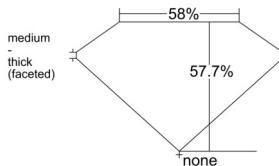

GIA®

FACSIMILE

GIA REPORT 1543979802

Verify this report at GIA.edu

GIA NATURAL DIAMOND DOSSIER®

April 10, 2026
GIA Report Number 1543979802
Shape and Cutting Style ..... Heart Brilliant
Measurements ..... 5.88 x 6.67 x 3.85 mm

GRADING RESULTS

Carat Weight ..... 0.91 carat
Color Grade ..... E
Clarity Grade VS1

ADDITIONAL GRADING INFORMATION

Polish ..... Very Good
Symmetry ..... Very Good
Fluorescence ..... Faint
Clarity Characteristics ..... Crystal, Pinpoint
Inscription(s): GIA 1543979802

PROPORTIONS

Profile not to actual proportions

GRADING SCALES

GIA COLOR SCALE		GIA CLARITY SCALE			
COLORLESS	D	VERY VERY SLIGHTLY INCLUDED	FLAWLESS		
	E		INTERNALLY FLAWLESS		
	F	VERY SLIGHTLY INCLUDED	VVS₁		
	G		VVS₂		
	H		VS₁		
	NEAR COLORLESS	I	SLIGHTLY INCLUDED	VS₂	
		J		SI₁	
		FAINT	K	INCLUDED	SI₂
			L		I₁
			M		I₂
VERT LIGHT	N	INCLUDED	I₃		
	O				
	P				
	Q				
	R				
	S				
	T				
LIGHT	U				
	V				
	W				
	X				
Y					
Z