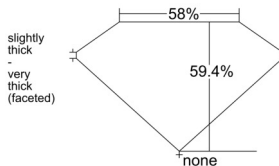

GIA®

FACSIMILE

GIA REPORT 1543979778

Verify this report at GIA.edu

GIA NATURAL DIAMOND DOSSIER®

April 08, 2026
GIA Report Number 1543979778
Shape and Cutting Style ..... Heart Brilliant
Measurements ..... 5.48 x 6.05 x 3.60 mm

GRADING RESULTS

Carat Weight ..... 0.70 carat
Color Grade ..... D
Clarity Grade VS2

ADDITIONAL GRADING INFORMATION

Polish ..... Excellent
Symmetry ..... Very Good
Fluorescence ..... None
Clarity Characteristics..... Crystal, Cloud, Feather
Inscription(s): GIA 1543979778

PROPORTIONS

Profile not to actual proportions

GRADING SCALES

GIA COLOR SCALE		GIA CLARITY SCALE			
COLORLESS	D	VERY VERY SLIGHTLY INCLUDED	FLAWLESS		
	E		INTERNALLY FLAWLESS		
	F	VERY SLIGHTLY INCLUDED	VVS₁		
	G		VVS₂		
	H		VS₁		
	NEAR COLORLESS	I	SLIGHTLY INCLUDED	VS₂	
		J		SI₁	
		FAINT	K	INCLUDED	SI₂
			L		I₁
			M		I₂
VERT LIGHT	N	LIGHT	I₃		
	O				
	P				
	Q				
	R