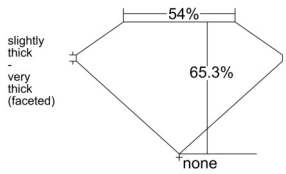

GIA®

FACSIMILE

GIA REPORT 1543976166

Verify this report at GIA.edu

GIA NATURAL DIAMOND DOSSIER®

April 08, 2026
GIA Report Number 1543976166
Shape and Cutting Style ..... Oval Brilliant
Measurements ..... 7.28 x 5.08 x 3.31 mm

GRADING RESULTS

Carat Weight ..... 0.80 carat
Color Grade I
Clarity Grade VVS1

ADDITIONAL GRADING INFORMATION

Polish ..... Excellent
Symmetry ..... Very Good
Fluorescence ..... Medium Blue
Clarity Characteristics..... Cloud, Pinpoint, Feather
Inscription(s): GIA 1543976166

PROPORTIONS

Profile not to actual proportions

GRADING SCALES

GIA COLOR SCALE		GIA CLARITY SCALE			
COLORLESS	D	VERY VERY SLIGHTLY INCLUDED	FLAWLESS		
	E		INTERNALLY FLAWLESS		
	F	VERY SLIGHTLY INCLUDED	VVS₁		
	G		VVS₂		
	H		VS₁		
	NEAR COLORLESS	I	SLIGHTLY INCLUDED	VS₂	
		J		SI₁	
		FAINT	K	INCLUDED	SI₂
			L		I₁
			M		I₂
VERT LIGHT	N	LIGHT	I₃		
	O				
	P				
	Q				
	R