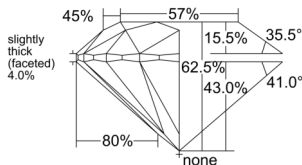

GIA®

FACSIMILE

GIA REPORT 1543974067

Verify this report at GIA.edu

GIA NATURAL DIAMOND DOSSIER®

April 07, 2026
GIA Report Number 1543974067
Shape and Cutting Style ..... Round Brilliant
Measurements ..... 5.07 - 5.09 x 3.18 mm

GRADING RESULTS

Carat Weight ..... 0.51 carat
Color Grade ..... G
Clarity Grade VVS1
Cut Grade ..... Excellent

ADDITIONAL GRADING INFORMATION

Polish ..... Excellent
Symmetry ..... Excellent
Fluorescence ..... None
Clarity Characteristics ..... Cloud, Feather
Inscription(s): GIA 1543974067

PROPORTIONS

Profile to actual proportions