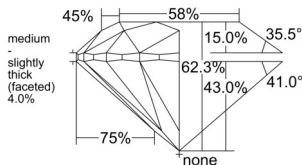

GIA®

FACSIMILE

GIA REPORT 1543963528

Verify this report at GIA.edu

GIA NATURAL DIAMOND DOSSIER®

April 06, 2026
GIA Report Number 1543963528
Shape and Cutting Style ..... Round Brilliant
Measurements ..... 5.36 - 5.40 x 3.35 mm

GRADING RESULTS

Carat Weight ..... 0.60 carat
Color Grade ..... K
Clarity Grade VVS1
Cut Grade ..... Excellent

ADDITIONAL GRADING INFORMATION

Polish ..... Excellent
Symmetry ..... Excellent
Fluorescence ..... None
Clarity Characteristics ..... Cloud, Pinpoint, Feather
Inscription(s): GIA 1543963528

PROPORTIONS

Profile to actual proportions

GRADING SCALES

GIA COLOR SCALE	GIA CLARITY SCALE	GIA CUT SCALE	
D	FLAWLESS	EXCELLENT	
E	INTERNALLY FLAWLESS		
F		VVS₁	VERY GOOD
G	VVS₂		
H	VS₁	GOOD	
I	VS₂		
J	SI₁	FAIR	
K	SI₂		
L	I₁	POOR	
M	I₂		
N	I₃		
O			
P			
Q			
R			
S			
T			
U			
V			
W			
X			
Y			
Z