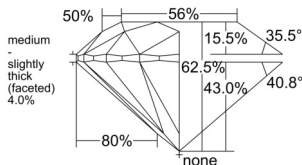

GIA®

FACSIMILE

GIA REPORT 1543950278

Verify this report at GIA.edu

GIA NATURAL DIAMOND DOSSIER®

April 02, 2026
GIA Report Number 1543950278
Shape and Cutting Style ..... Round Brilliant
Measurements ..... 5.65 - 5.67 x 3.54 mm

GRADING RESULTS

Carat Weight ..... 0.70 carat
Color Grade ..... D
Clarity Grade VS1
Cut Grade ..... Excellent

ADDITIONAL GRADING INFORMATION

Polish ..... Excellent
Symmetry ..... Excellent
Fluorescence ..... Strong Blue
Clarity Characteristics..... Crystal, Needle, Cloud, Pinpoint
Inscription(s): GIA 1543950278

PROPORTIONS

Profile to actual proportions