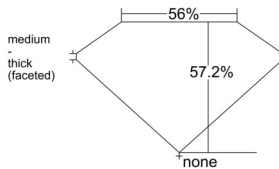

GIA®

FACSIMILE

GIA REPORT 1543944106

Verify this report at GIA.edu

GIA NATURAL DIAMOND DOSSIER®

April 02, 2026
GIA Report Number 1543944106
Shape and Cutting Style ..... Heart Brilliant
Measurements ..... 5.22 x 5.92 x 3.39 mm

GRADING RESULTS

Carat Weight ..... 0.60 carat
Color Grade ..... H
Clarity Grade VVS2

ADDITIONAL GRADING INFORMATION

Polish ..... Excellent
Symmetry ..... Excellent
Fluorescence ..... None
Clarity Characteristics..... Needle, Pinpoint
Inscription(s): GIA 1543944106

PROPORTIONS

Profile not to actual proportions

GRADING SCALES

GIA COLOR SCALE		GIA CLARITY SCALE			
COLORLESS	D	VERY VERY SLIGHTLY INCLUDED	FLAWLESS		
	E		INTERNALLY FLAWLESS		
	F	VERY SLIGHTLY INCLUDED	VVS₁		
	G		VVS₂		
	H		VS₁		
	NEAR COLORLESS	I	SLIGHTLY INCLUDED	VS₂	
		J		SI₁	
		FAINT	K	INCLUDED	SI₂
			L		I₁
			M		I₂
VERT LIGHT	N	INCLUDED	I₃		
	O				
	P				
	Q				
	R				
LIGHT	S				
	T				
	U				
	V				
	W				
	X				
Y					
Z