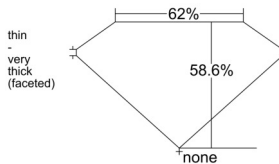

GIA®

FACSIMILE

GIA REPORT 1543942985

Verify this report at GIA.edu

GIA NATURAL DIAMOND DOSSIER®

April 06, 2026
GIA Report Number 1543942985
Shape and Cutting Style ..... Pear Brilliant
Measurements ..... 7.39 x 4.56 x 2.67 mm

GRADING RESULTS

Carat Weight ..... 0.53 carat
Color Grade ..... F
Clarity Grade VVS1

ADDITIONAL GRADING INFORMATION

Polish ..... Excellent
Symmetry ..... Very Good
Fluorescence ..... None
Clarity Characteristics ..... Pinpoint
Inscription(s): GIA 1543942985

PROPORTIONS

Profile not to actual proportions

GRADING SCALES

GIA COLOR SCALE		GIA CLARITY SCALE			
COLORLESS	D	VERY VERY SLIGHTLY INCLUDED	FLAWLESS		
	E		INTERNALLY FLAWLESS		
	F	VERY SLIGHTLY INCLUDED	VVS₁		
	G		VVS₂		
	H		VS₁		
	NEAR COLORLESS	I	SLIGHTLY INCLUDED	VS₂	
		J		SI₁	
		FAINT	K	INCLUDED	SI₂
			L		I₁
			M		I₂
VERT LIGHT	N	LIGHT	I₃		
	O				
	P				
	Q				
	R