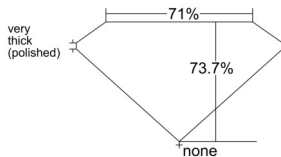

GIA®

FACSIMILE

GIA REPORT 1543935934

Verify this report at GIA.edu

GIA NATURAL DIAMOND DOSSIER®

April 03, 2026
GIA Report Number 1543935934
Shape and Cutting Style ..... Square Modified Brilliant
Measurements ..... 4.80 x 4.78 x 3.52 mm

GRADING RESULTS

Carat Weight ..... 0.71 carat
Color Grade I
Clarity Grade VVS1

ADDITIONAL GRADING INFORMATION

Polish ..... Excellent
Symmetry ..... Excellent
Fluorescence ..... None
Clarity Characteristics..... Pinpoint, Cloud, Feather
Inscription(s): GIA 1543935934

PROPORTIONS

Profile not to actual proportions

GRADING SCALES

GIA COLOR SCALE		GIA CLARITY SCALE			
COLORLESS	D	VERY VERY SLIGHTLY INCLUDED	FLAWLESS		
	E		INTERNALLY FLAWLESS		
	F	VERY SLIGHTLY INCLUDED	VVS₁		
	G		VVS₂		
	H		VS₁		
	NEAR COLORLESS	I	SLIGHTLY INCLUDED	VS₂	
		J		SI₁	
		FAINT	K	INCLUDED	SI₂
			L		I₁
			M		I₂
VERY LIGHT			N	LIGHT	I₃
			O		
			P		
	Q				
LIGHT	R				
	S				
	T				
	U				
	V				
	Z