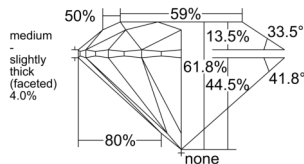

GIA®

FACSIMILE

GIA REPORT 1543928034

Verify this report at GIA.edu

GIA NATURAL DIAMOND DOSSIER®

March 31, 2026
GIA Report Number 1543928034
Shape and Cutting Style ..... Round Brilliant
Measurements ..... 4.73 - 4.75 x 2.93 mm

GRADING RESULTS

Carat Weight ..... 0.40 carat
Color Grade ..... M
Clarity Grade VS1
Cut Grade ..... Excellent

ADDITIONAL GRADING INFORMATION

Polish ..... Excellent
Symmetry ..... Excellent
Fluorescence ..... Faint
Clarity Characteristics ..... Feather, Cloud
Inscription(s): GIA 1543928034

PROPORTIONS

Profile to actual proportions