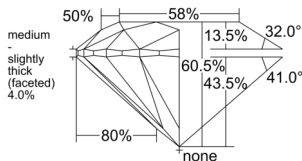

GIA®

FACSIMILE

GIA REPORT 1543921649

Verify this report at GIA.edu

GIA NATURAL DIAMOND DOSSIER®

April 01, 2026
GIA Report Number 1543921649
Shape and Cutting Style ..... Round Brilliant
Measurements ..... 4.32 - 4.34 x 2.62 mm

GRADING RESULTS

Carat Weight ..... 0.30 carat
Color Grade ..... D
Clarity Grade VS1
Cut Grade ..... Excellent

ADDITIONAL GRADING INFORMATION

Polish ..... Excellent
Symmetry ..... Excellent
Fluorescence ..... Strong Blue
Clarity Characteristics ..... Feather, Pinpoint
Inscription(s): GIA 1543921649

PROPORTIONS

Profile to actual proportions

GRADING SCALES

GIA COLOR SCALE	GIA CLARITY SCALE	GIA CUT SCALE	
D	FLAWLESS	EXCELLENT	
E	INTERNALLY FLAWLESS		
F		VVS₁	VERY GOOD
G	VVS₂		
H	VS₁	GOOD	
I	VS₂		
J	SI₁	FAIR	
K	SI₂		
L	I₁	POOR	
M	I₂		
N	I₃		
O			
P			
Q			
R			
S			
T			
U			
V			
W			
X			
Y			
Z