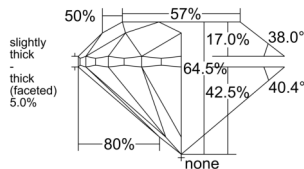

GIA®

FACSIMILE

GIA REPORT 1543899769

Verify this report at GIA.edu

GIA NATURAL DIAMOND DOSSIER®

March 26, 2026
GIA Report Number 1543899769
Shape and Cutting Style ..... Round Brilliant
Measurements ..... 4.54 - 4.64 x 2.96 mm

GRADING RESULTS

Carat Weight ..... 0.40 carat
Color Grade ..... F
Clarity Grade VS1
Cut Grade ..... Very Good

ADDITIONAL GRADING INFORMATION

Polish ..... Excellent
Symmetry ..... Good
Fluorescence ..... None
Clarity Characteristics..... Crystal, Cloud, Pinpoint
Inscription(s): GIA 1543899769

PROPORTIONS

Profile to actual proportions