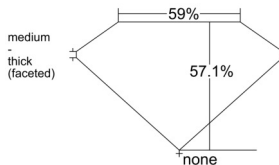

GIA®

FACSIMILE

GIA REPORT 1543891481

Verify this report at GIA.edu

GIA NATURAL DIAMOND DOSSIER®

March 26, 2026
GIA Report Number 1543891481
Shape and Cutting Style ..... Heart Brilliant
Measurements ..... 5.60 x 6.16 x 3.52 mm

GRADING RESULTS

Carat Weight ..... 0.70 carat
Color Grade ..... G
Clarity Grade VVS1

ADDITIONAL GRADING INFORMATION

Polish ..... Very Good
Symmetry ..... Very Good
Fluorescence ..... None
Clarity Characteristics ..... Feather, Surface Graining
Inscription(s): GIA 1543891481

PROPORTIONS

Profile not to actual proportions

GRADING SCALES

GIA COLOR SCALE		GIA CLARITY SCALE	
COLORLESS	D	VERY VERY SLIGHTLY INCLUDED	FLAWLESS
	E		INTERNALLY FLAWLESS
	F		VVS₁
	G		VVS₂
	H		VS₁
	I		VS₂
	J		SI₁
	K		SI₂
	L		I₁
	M		I₂
NEAR COLORLESS	N	SLIGHTLY INCLUDED	I₃
	O		
	P		
	Q		
FAINT	R		
	S		
	T		
	U		
VERT LIGHT	V		
	W		
	X		
	Y		
LIGHT	Z