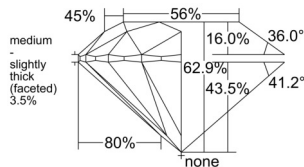

GIA®

FACSIMILE

GIA REPORT 1543890533

Verify this report at GIA.edu

GIA NATURAL DIAMOND DOSSIER®

March 25, 2026
GIA Report Number 1543890533
Shape and Cutting Style ..... Round Brilliant
Measurements ..... 5.04 - 5.09 x 3.19 mm

GRADING RESULTS

Carat Weight ..... 0.50 carat
Color Grade ..... J
Clarity Grade VS1
Cut Grade ..... Excellent

ADDITIONAL GRADING INFORMATION

Polish ..... Excellent
Symmetry ..... Very Good
Fluorescence ..... Faint
Clarity Characteristics..... Indented Natural, Cavity, Pinpoint
Inscription(s): GIA 1543890533

PROPORTIONS

GRADING SCALES

GIA COLOR SCALE

COLORLESS	D
	E
	F
	G
	H
	I
	J
NEAR COLORLESS	K
	L
FAIN	M
	N
	O
	P
VERY LIGHT	Q
	R
	S
	T
	U
	V
	W
	X
	Y
LIGHT	Z

GIA CLARITY SCALE

FLAWLESS	INTERNAL FLAWLESS	
		FLAWLESS
VERY VERY SLIGHTLY INCLUDED	VVS₁	
	VVS₂	
VERY SLIGHTLY INCLUDED	VS₁	
	VS₂	
SLIGHTLY INCLUDED	SI₁	
	SI₂	
INCLUDED	I₁	
	I₂	
	I₃	

GIA CUT SCALE

EXCELLENT
VERY GOOD
GOOD
FAIR
POOR