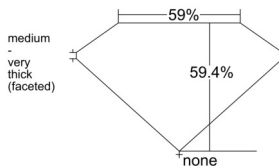

GIA®

FACSIMILE

GIA REPORT 1543884206

Verify this report at GIA.edu

GIA NATURAL DIAMOND DOSSIER®

March 25, 2026
GIA Report Number 1543884206
Shape and Cutting Style ..... Heart Brilliant
Measurements ..... 4.90 x 5.82 x 3.46 mm

GRADING RESULTS

Carat Weight ..... 0.60 carat
Color Grade ..... D
Clarity Grade VS1

ADDITIONAL GRADING INFORMATION

Polish ..... Excellent
Symmetry ..... Excellent
Fluorescence ..... None
Clarity Characteristics ..... Cloud, Crystal
Inscription(s): GIA 1543884206

PROPORTIONS

Profile not to actual proportions

GRADING SCALES

GIA COLOR SCALE		GIA CLARITY SCALE	
COLORLESS	D	VERY VERY SLIGHTLY INCLUDED	FLAWLESS
	E		INTERNALLY FLAWLESS
	F		VVS₁
	G		VVS₂
	H		VS₁
	I		VS₂
	J		SI₁
	K		SI₂
	L		I₁
	M		I₂
NEAR COLORLESS	N	SLIGHTLY INCLUDED	I₃
	O		
	P		
	Q		
FAINT	R		
	S		
	T		
	U		
VERY LIGHT	V		
	W		
	X		
	Y		
LIGHT	Z