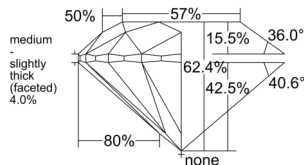

GIA®

FACSIMILE

GIA REPORT

1543884154

Verify this report at GIA.edu

GIA NATURAL DIAMOND DOSSIER®

March 24, 2026
GIA Report Number 1543884154
Shape and Cutting Style ..... Round Brilliant
Measurements ..... 4.68 - 4.71 x 2.93 mm

GRADING RESULTS

Carat Weight ..... 0.40 carat
Color Grade ..... D
Clarity Grade VVS2
Cut Grade ..... Excellent

ADDITIONAL GRADING INFORMATION

Polish ..... Excellent
Symmetry ..... Excellent
Fluorescence ..... None
Clarity Characteristics ..... Cloud, Pinpoint, Indented Natural
Inscription(s): GIA 1543884154

PROPORTIONS

Profile to actual proportions