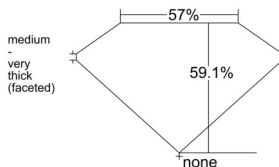

GIA®

FACSIMILE

GIA REPORT 1543880124

Verify this report at GIA.edu

GIA NATURAL DIAMOND DOSSIER®

March 25, 2026
GIA Report Number 1543880124
Shape and Cutting Style ..... Heart Brilliant
Measurements ..... 5.36 x 6.09 x 3.60 mm

GRADING RESULTS

Carat Weight ..... 0.70 carat
Color Grade ..... D
Clarity Grade VS2

ADDITIONAL GRADING INFORMATION

Polish ..... Excellent
Symmetry ..... Excellent
Fluorescence ..... None
Clarity Characteristics ..... Crystal, Feather
Inscription(s): GIA 1543880124

PROPORTIONS

Profile not to actual proportions

GRADING SCALES

GIA COLOR SCALE		GIA CLARITY SCALE			
COLORLESS	D	VERY VERY SLIGHTLY INCLUDED	FLAWLESS		
	E		INTERNALLY FLAWLESS		
	F	VERY SLIGHTLY INCLUDED	VVS₁		
	G		VVS₂		
	H		VS₁		
	NEAR COLORLESS	I	SLIGHTLY INCLUDED	VS₂	
		J		SI₁	
		FAINT	K	INCLUDED	SI₂
			L		I₁
			M		I₂
VERT LIGHT	N	INCLUDED	I₃		
	O				
	P				
	Q				
	R				
	S				
LIGHT	T				
	U				
	V				
	W				
	X				
Y					
Z