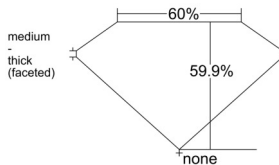

GIA®

FACSIMILE

GIA REPORT 1543879412

Verify this report at GIA.edu

GIA NATURAL DIAMOND DOSSIER®

March 25, 2026
GIA Report Number 1543879412
Shape and Cutting Style ..... Heart Brilliant
Measurements ..... 5.49 x 6.48 x 3.89 mm

GRADING RESULTS

Carat Weight ..... 0.82 carat
Color Grade ..... F
Clarity Grade VVS2

ADDITIONAL GRADING INFORMATION

Polish ..... Excellent
Symmetry ..... Excellent
Fluorescence ..... Faint
Clarity Characteristics ..... Pinpoint
Inscription(s): GIA 1543879412

PROPORTIONS

Profile not to actual proportions

GRADING SCALES

GIA COLOR SCALE		GIA CLARITY SCALE			
COLORLESS	D	VERY VERY SLIGHTLY INCLUDED	FLAWLESS		
	E		INTERNALLY FLAWLESS		
	F	VERY SLIGHTLY INCLUDED	VVS₁		
	G		VVS₂		
	H		VS₁		
	NEAR COLORLESS	I	SLIGHTLY INCLUDED	VS₂	
		J		SI₁	
		FAINT	K	INCLUDED	SI₂
			L		I₁
			M		I₂
VERT LIGHT	N		INCLUDED	I₃	
	O				
	P				
	LIGHT	Q			
		R			
S					
T					
	U				
	V				
	W				
	X				
	Y				
	Z