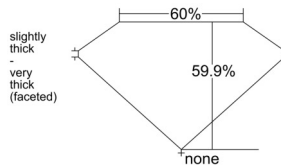

GIA®

FACSIMILE

GIA REPORT 1543868134

Verify this report at GIA.edu

GIA NATURAL DIAMOND DOSSIER®

March 23, 2026
GIA Report Number 1543868134
Shape and Cutting Style ..... Heart Brilliant
Measurements ..... 5.26 x 6.14 x 3.68 mm

GRADING RESULTS

Carat Weight ..... 0.70 carat
Color Grade ..... D
Clarity Grade VS1

ADDITIONAL GRADING INFORMATION

Polish ..... Excellent
Symmetry ..... Excellent
Fluorescence ..... None
Clarity Characteristics ..... Cloud, Crystal
Inscription(s): GIA 1543868134

PROPORTIONS

Profile not to actual proportions

GRADING SCALES

GIA COLOR SCALE		GIA CLARITY SCALE			
COLORLESS	D	VERY SLIGHTLY INCLUDED	FLAWLESS		
	E		INTERNALLY FLAWLESS		
	F	INCLUDED	VS₁		
	G		VS₂		
	H		VS₁		
	NEAR COLORLESS	I	SLIGHTLY INCLUDED	VS₂	
		J		SI₁	
		FAINT	K	INCLUDED	SI₂
			L		I₁
			M		I₂
VERT LIGHT	N	INCLUDED	I₃		
	O				
	P				
	Q				
	R				
	S				
LIGHT	T				
	U				
	V				
	W				
	X				
Y					
Z