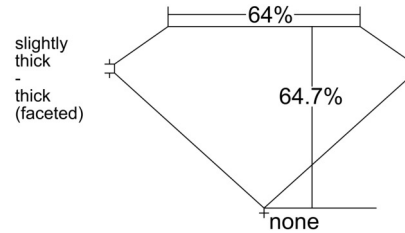

PROPORTIONS

Profile not to actual proportions