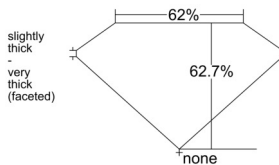

GIA®

FACSIMILE

GIA REPORT 1543842763

Verify this report at GIA.edu

GIA NATURAL DIAMOND DOSSIER®

March 20, 2026
GIA Report Number 1543842763
Shape and Cutting Style ..... Pear Brilliant
Measurements ..... 6.19 x 3.67 x 2.30 mm

GRADING RESULTS

Carat Weight ..... 0.32 carat
Color Grade ..... H
Clarity Grade VS2

ADDITIONAL GRADING INFORMATION

Polish ..... Excellent
Symmetry ..... Excellent
Fluorescence ..... Medium Blue
Clarity Characteristics ..... Cloud, Crystal
Inscription(s): GIA 1543842763

PROPORTIONS

Profile not to actual proportions

GRADING SCALES

GIA COLOR SCALE		GIA CLARITY SCALE			
COLORLESS	D	VERY VERY SLIGHTLY INCLUDED	FLAWLESS		
	E		INTERNALLY FLAWLESS		
	F	VERY SLIGHTLY INCLUDED	VVS₁		
	G		VVS₂		
	H		VS₁		
	NEAR COLORLESS	I	SLIGHTLY INCLUDED	VS₂	
		J		SI₁	
		FAINT	K	INCLUDED	SI₂
			L		I₁
			M		I₂
VERT LIGHT	N	LIGHT	I₃		
	O				
	P				
	Q				
	R