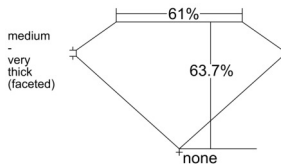

GIA®

FACSIMILE

GIA REPORT 1543842240

Verify this report at GIA.edu

GIA NATURAL DIAMOND DOSSIER®

March 20, 2026
GIA Report Number 1543842240
Shape and Cutting Style ..... Oval Brilliant
Measurements ..... 6.40 x 4.48 x 2.86 mm

GRADING RESULTS

Carat Weight ..... 0.54 carat
Color Grade ..... F
Clarity Grade VVS1

ADDITIONAL GRADING INFORMATION

Polish ..... Excellent
Symmetry ..... Very Good
Fluorescence ..... Medium Blue
Clarity Characteristics ..... Pinpoint, Feather
Inscription(s): GIA 1543842240

PROPORTIONS

Profile not to actual proportions

GRADING SCALES

GIA COLOR SCALE		GIA CLARITY SCALE	
COLORLESS	D	VERY VERY SLIGHTLY INCLUDED	FLAWLESS
	E		INTERNALLY FLAWLESS
	F		VVS₁
	G		VVS₂
	H		VS₁
	I		VS₂
	J		SI₁
	K		SI₂
	L		I₁
	M		I₂
NEAR COLORLESS	N	SLIGHTLY INCLUDED	I₃
	O		
	P		
	Q		
FAINT	R		
	S		
	T		
	U		
VERY LIGHT	V		
	W		
	X		
	Y		
LIGHT	Z