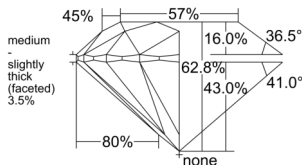

GIA®

FACSIMILE

GIA REPORT 1543832154

Verify this report at GIA.edu

GIA NATURAL DIAMOND DOSSIER®

March 18, 2026
GIA Report Number 1543832154
Shape and Cutting Style ..... Round Brilliant
Measurements ..... 5.22 - 5.25 x 3.29 mm

GRADING RESULTS

Carat Weight ..... 0.55 carat
Color Grade ..... F
Clarity Grade VVS1
Cut Grade ..... Excellent

ADDITIONAL GRADING INFORMATION

Polish ..... Excellent
Symmetry ..... Excellent
Fluorescence ..... Strong Blue
Clarity Characteristics ..... Pinpoint, Feather
Inscription(s): GIA 1543832154

PROPORTIONS

Profile to actual proportions