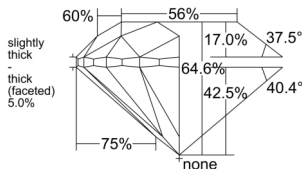

GIA®

FACSIMILE

GIA REPORT 1543792030

Verify this report at GIA.edu

GIA NATURAL DIAMOND DOSSIER®

March 12, 2026
GIA Report Number 1543792030
Shape and Cutting Style ..... Round Brilliant
Measurements ..... 5.53 - 5.56 x 3.58 mm

GRADING RESULTS

Carat Weight ..... 0.70 carat
Color Grade ..... F
Clarity Grade VS2
Cut Grade ..... Very Good

ADDITIONAL GRADING INFORMATION

Polish ..... Excellent
Symmetry ..... Very Good
Fluorescence ..... Medium Blue
Clarity Characteristics ..... Crystal
Inscription(s): GIA 1543792030

PROPORTIONS

Profile to actual proportions