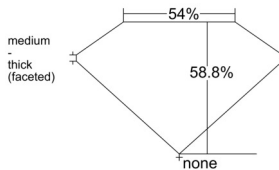

GIA®

FACSIMILE

GIA REPORT 1543791258

Verify this report at GIA.edu

GIA NATURAL DIAMOND DOSSIER®

March 11, 2026
GIA Report Number 1543791258
Shape and Cutting Style ..... Heart Brilliant
Measurements ..... 4.93 x 5.49 x 3.23 mm

GRADING RESULTS

Carat Weight ..... 0.51 carat
Color Grade ..... D
Clarity Grade SI2

ADDITIONAL GRADING INFORMATION

Polish ..... Very Good
Symmetry ..... Very Good
Fluorescence ..... None
Clarity Characteristics ..... Crystal
Inscription(s): GIA 1543791258

PROPORTIONS

Profile not to actual proportions

GRADING SCALES

GIA COLOR SCALE		GIA CLARITY SCALE			
COLORLESS	D	VERY VERY SLIGHTLY INCLUDED	FLAWLESS		
	E		INTERNALLY FLAWLESS		
	F	VERY SLIGHTLY INCLUDED	VVS₁		
	G		VVS₂		
	H		VS₁		
	NEAR COLORLESS	I	SLIGHTLY INCLUDED	VS₂	
		J		SI₁	
		FAINT	K	INCLUDED	SI₂
			L		I₁
			M		I₂
VERT LIGHT	N	LIGHT	I₃		
	O				
	P				
	Q				
	R				
	S				
LIGHT	T				
	U				
	V				
	W				
	X				
Y					
Z