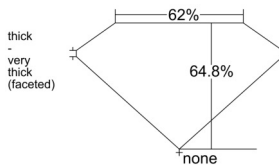

GIA®

FACSIMILE

GIA REPORT 1543778696

Verify this report at GIA.edu

GIA NATURAL DIAMOND DOSSIER®

March 10, 2026
GIA Report Number 1543778696
Shape and Cutting Style ..... Pear Brilliant
Measurements ..... 7.91 x 5.32 x 3.45 mm

GRADING RESULTS

Carat Weight ..... 0.91 carat
Color Grade ..... F
Clarity Grade VS1

ADDITIONAL GRADING INFORMATION

Polish ..... Excellent
Symmetry ..... Very Good
Fluorescence ..... None
Clarity Characteristics..... Crystal, Cloud, Pinpoint
Inscription(s): GIA 1543778696

PROPORTIONS

Profile not to actual proportions

GRADING SCALES

GIA COLOR SCALE		GIA CLARITY SCALE	
COLORLESS	D	VERY VERY SLIGHTLY INCLUDED	FLAWLESS
	E		INTERNALLY FLAWLESS
	F		VS₁
	G		VS₂
	H		VS₁
	I		VS₂
	J		SI₁
	K		SI₂
	L		I₁
	M		I₂
NEAR COLORLESS	N	SLIGHTLY INCLUDED	I₃
	O		
	P		
	Q		
FAINT	R	INCLUDED	
	S		
	T		
	U		
VERT LIGHT	V		
	W		
	X		
	Y		
LIGHT	Z