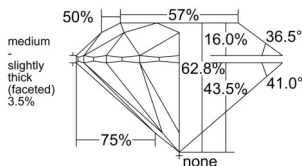

GIA®

FACSIMILE

GIA REPORT 1543774566

Verify this report at GIA.edu

GIA NATURAL DIAMOND DOSSIER®

March 10, 2026
GIA Report Number 1543774566
Shape and Cutting Style ..... Round Brilliant
Measurements ..... 4.73 - 4.76 x 2.98 mm

GRADING RESULTS

Carat Weight ..... 0.41 carat
Color Grade ..... F
Clarity Grade VS1
Cut Grade ..... Excellent

ADDITIONAL GRADING INFORMATION

Polish ..... Excellent
Symmetry ..... Excellent
Fluorescence ..... None
Clarity Characteristics ..... Cloud, Needle
Inscription(s): GIA 1543774566

PROPORTIONS

GRADING SCALES

GIA COLOR SCALE

COLORESS	D
	E
	F
	G
	H
	I
	J
NEAR COLORESS	K
	L
FANIT	M
	N
	O
	P
	Q
	R
	S
	T
	U
	V
	W
	X
	Y
LIGHT	Z

GIA CLARITY SCALE

VERY VERY SLIGHTLY INCLUDED	FLAWLESS
	INTERNALLY FLAWLESS
VERY SLIGHTLY INCLUDED	VVS₁
	VVS₂
SLIGHTLY INCLUDED	VS₁
	VS₂
INCLUDED	SI₁
	SI₂
	I₁
	I₂
	I₃

GIA CUT SCALE

EXCELLENT
VERY GOOD
GOOD
FAIR
POOR