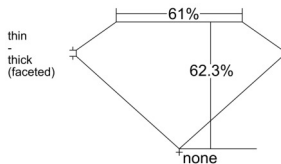

GIA®

FACSIMILE

GIA REPORT

1543762637

Verify this report at GIA.edu

GIA NATURAL DIAMOND DOSSIER®

March 09, 2026
GIA Report Number 1543762637
Shape and Cutting Style ..... Oval Brilliant
Measurements ..... 6.89 x 4.75 x 2.96 mm

GRADING RESULTS

Carat Weight ..... 0.60 carat
Color Grade ..... G
Clarity Grade VS1

ADDITIONAL GRADING INFORMATION

Polish ..... Excellent
Symmetry ..... Excellent
Fluorescence ..... None
Clarity Characteristics..... Cloud, Feather, Indented Natural
Inscription(s): GIA 1543762637

PROPORTIONS

Profile not to actual proportions

GRADING SCALES

GIA COLOR SCALE		GIA CLARITY SCALE			
COLORLESS	D	VERY VERY SLIGHTLY INCLUDED	FLAWLESS		
	E		INTERNALLY FLAWLESS		
	F	VERY SLIGHTLY INCLUDED	VVS₁		
	G		VVS₂		
	H		VS₁		
	NEAR COLORLESS	I	SLIGHTLY INCLUDED	VS₂	
		J		SI₁	
		FAINT	K	INCLUDED	SI₂
			L		I₁
			M		I₂
VERT LIGHT	N	LIGHT	I₃		
	O				
	P				
	Q				
	R				
	S				
LIGHT	T				
	U				
	V				
	W				
	X				
Y					
Z