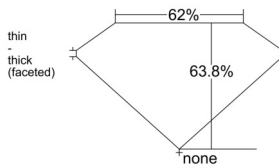

GIA®

FACSIMILE

GIA REPORT 1543757879

Verify this report at GIA.edu

GIA NATURAL DIAMOND DOSSIER®

March 09, 2026
GIA Report Number 1543757879
Shape and Cutting Style ..... Marquise Brilliant
Measurements ..... 9.66 x 4.97 x 3.17 mm

GRADING RESULTS

Carat Weight ..... 0.90 carat
Color Grade I
Clarity Grade SI1

ADDITIONAL GRADING INFORMATION

Polish ..... Very Good
Symmetry ..... Very Good
Fluorescence ..... Medium Blue
Clarity Characteristics ..... Cloud, Crystal
Inscription(s): GIA 1543757879

PROPORTIONS

Profile not to actual proportions

GRADING SCALES

GIA COLOR SCALE		GIA CLARITY SCALE			
COLORLESS	D	VERY VERY SLIGHTLY INCLUDED	FLAWLESS		
	E		INTERNALLY FLAWLESS		
	F	VERY SLIGHTLY INCLUDED	VVS₁		
	G		VVS₂		
	H		VS₁		
	NEAR COLORLESS	I	SLIGHTLY INCLUDED	VS₂	
		J		SI₁	
		FAINT	K	INCLUDED	SI₂
			L		I₁
			M		I₂
VERT LIGHT	N	LIGHT	I₃		
	O				
	P				
	Q				
	R