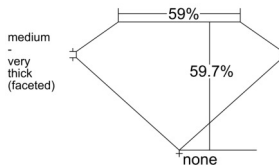

GIA®

FACSIMILE

GIA REPORT 1543751803

Verify this report at GIA.edu

GIA NATURAL DIAMOND DOSSIER®

March 06, 2026
GIA Report Number 1543751803
Shape and Cutting Style ..... Heart Brilliant
Measurements ..... 5.62 x 6.68 x 3.99 mm

GRADING RESULTS

Carat Weight ..... 0.91 carat
Color Grade I
Clarity Grade ..... Internally Flawless

ADDITIONAL GRADING INFORMATION

Polish ..... Excellent
Symmetry ..... Excellent
Fluorescence ..... Medium Blue
Clarity Characteristics... Surface Graining, Minor Details of Polish
Inscription(s): GIA 1543751803

PROPORTIONS

Profile not to actual proportions

GRADING SCALES

GIA COLOR SCALE		GIA CLARITY SCALE	
COLORLESS	D	VERY VERY SLIGHTLY INCLUDED	FLAWLESS
	E		INTERNALLY FLAWLESS
	F		VVS₁
	G		VVS₂
	H		VS₁
	I		VS₂
	J		SI₁
	K		SI₂
	L		I₁
	M		I₂
NEAR COLORLESS	N	SLIGHTLY INCLUDED	I₃
	O		
	P		
	Q		
FAINT	R		
	S		
	T		
	U		
VERY LIGHT	V		
	W		
	X		
	Y		
LIGHT	Z