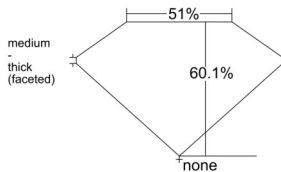

GIA®

FACSIMILE

GIA REPORT 1543750966

Verify this report at gia.edu

GIA NATURAL DIAMOND DOSSIER®

March 05, 2026
GIA Report Number 1543750966
Shape and Cutting Style ..... Heart Brilliant
Measurements ..... 4.84 x 5.53 x 3.32 mm

GRADING RESULTS

Carat Weight ..... 0.50 carat
Color Grade ..... E
Clarity Grade VS2

ADDITIONAL GRADING INFORMATION

Polish ..... Excellent
Symmetry ..... Very Good
Fluorescence ..... None
Clarity Characteristics ..... Feather
Inscription(s): GIA 1543750966

PROPORTIONS

Profile not to actual proportions

GRADING SCALES

GIA COLOR SCALE		GIA CLARITY SCALE			
COLORLESS	D	VERY VERY SLIGHTLY INCLUDED	FLAWLESS		
	E		INTERNALLY FLAWLESS		
	F	VERY SLIGHTLY INCLUDED	VVS₁		
	G		VVS₂		
	H		VS₁		
	NEAR COLORLESS	I	SLIGHTLY INCLUDED	VS₂	
		J		SI₁	
		FAINT	K	INCLUDED	SI₂
			L		I₁
			M		I₂
VERT LIGHT	N	LIGHT	I₃		
	O				
	P				
	Q				
	R