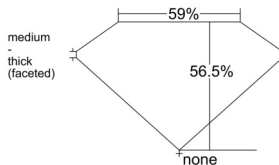

GIA®

FACSIMILE

GIA REPORT 1543748791

Verify this report at GIA.edu

GIA NATURAL DIAMOND DOSSIER®

March 05, 2026
GIA Report Number 1543748791
Shape and Cutting Style ..... Heart Brilliant
Measurements ..... 5.90 x 6.78 x 3.83 mm

GRADING RESULTS

Carat Weight ..... 0.91 carat
Color Grade I
Clarity Grade VS1

ADDITIONAL GRADING INFORMATION

Polish ..... Excellent
Symmetry ..... Excellent
Fluorescence ..... Faint
Clarity Characteristics ..... Feather, Pinpoint
Inscription(s): GIA 1543748791

PROPORTIONS

Profile not to actual proportions

GRADING SCALES

GIA COLOR SCALE		GIA CLARITY SCALE	
COLORLESS	D	VERY VERY SLIGHTLY INCLUDED	FLAWLESS
	E		INTERNALLY FLAWLESS
	F		VVS₁
	G		VVS₂
	H		VS₁
	I		VS₂
	J		SI₁
	K		SI₂
	L		I₁
	M		I₂
NEAR COLORLESS	N	SLIGHTLY INCLUDED	I₃
	O		
	P		
	Q		
FAINT	R	INCLUDED	
	S		
	T		
	U		
VERT LIGHT	V	INCLUDED	
	W		
	X		
	Y		
LIGHT	Z