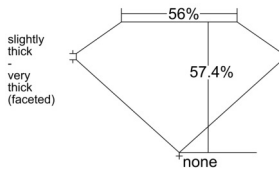

GIA®

FACSIMILE

GIA REPORT 1543739951

Verify this report at GIA.edu

GIA NATURAL DIAMOND DOSSIER®

March 05, 2026
GIA Report Number 1543739951
Shape and Cutting Style ..... Heart Brilliant
Measurements ..... 5.37 x 6.22 x 3.57 mm

GRADING RESULTS

Carat Weight ..... 0.73 carat
Color Grade I
Clarity Grade VS1

ADDITIONAL GRADING INFORMATION

Polish ..... Excellent
Symmetry ..... Very Good
Fluorescence ..... None
Clarity Characteristics..... Crystal, Needle, Pinpoint
Inscription(s): GIA 1543739951

PROPORTIONS

Profile not to actual proportions

GRADING SCALES

GIA COLOR SCALE		GIA CLARITY SCALE			
COLORLESS	D	VERY VERY SLIGHTLY INCLUDED	FLAWLESS		
	E		INTERNALLY FLAWLESS		
	F	VERY SLIGHTLY INCLUDED	VVS₁		
	G		VVS₂		
	H		VS₁		
	NEAR COLORLESS	I	SLIGHTLY INCLUDED	VS₂	
		J		SI₁	
		FAINT	K	INCLUDED	SI₂
			L		I₁
			M		I₂
VERT LIGHT	N	INCLUDED	I₃		
	O				
	P				
	Q				
	R				
LIGHT	S				
	T				
	U				
	V				
	W				
X					
Y					
Z