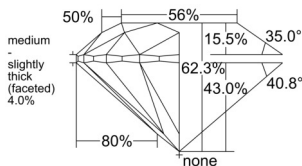

GIA®

FACSIMILE

GIA REPORT 1543738326

Verify this report at GIA.edu

GIA NATURAL DIAMOND DOSSIER®

March 05, 2026
GIA Report Number 1543738326
Shape and Cutting Style ..... Round Brilliant
Measurements ..... 4.74 - 4.75 x 2.96 mm

GRADING RESULTS

Carat Weight ..... 0.41 carat
Color Grade ..... F
Clarity Grade VS2
Cut Grade ..... Excellent

ADDITIONAL GRADING INFORMATION

Polish ..... Excellent
Symmetry ..... Excellent
Fluorescence ..... Strong Blue
Clarity Characteristics ..... Crystal, Feather
Inscription(s): GIA 1543738326

PROPORTIONS

GRADING SCALES

GIA COLOR SCALE

COLOREDNESS	D
	E
	F
	G
	H
	I
	J
NEAR COLORLESS	K
	L
Faint	M
	N
	O
	P
Very Light	R
	S
	T
	U
	V
	W
	X
	Y
Light	Z

GIA CLARITY SCALE

FLAWLESS	INTERNAL FLAWLESS	
		EXCELLENT
VERY VERY SLIGHTLY INCLUDED	VVS₁	
	VVS₂	
VERY SLIGHTLY INCLUDED	VS₁	
	VS₂	
SLIGHTLY INCLUDED	SI₁	
	SI₂	
INCLUDED	I₁	
	I₂	
	I₃	

GIA CUT SCALE

EXCELLENT
VERY GOOD
GOOD
FAIR
POOR