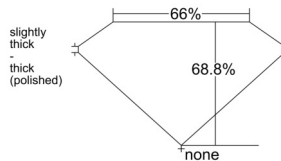

GIA®

FACSIMILE

GIA REPORT 1543737507

Verify this report at GIA.edu

GIA NATURAL DIAMOND DOSSIER®

March 06, 2026
GIA Report Number 1543737507
Shape and Cutting Style ..... Emerald Cut
Measurements ..... 6.36 x 4.59 x 3.16 mm

GRADING RESULTS

Carat Weight ..... 0.91 carat
Color Grade ..... E
Clarity Grade VS1

ADDITIONAL GRADING INFORMATION

Polish ..... Excellent
Symmetry ..... Excellent
Fluorescence ..... Faint
Clarity Characteristics..... Cloud, Crystal, Pinpoint
Inscription(s): GIA 1543737507

PROPORTIONS

Profile not to actual proportions

GRADING SCALES

GIA COLOR SCALE		GIA CLARITY SCALE			
COLORLESS	D	VERY VERY SLIGHTLY INCLUDED	FLAWLESS		
	E		INTERNALLY FLAWLESS		
	F		VVS₁		
	G		VVS₂		
	NEAR COLORLESS	H	VERY SLIGHTLY INCLUDED	VS₁	
		I		VS₂	
		FAINT	J	SLIGHTLY INCLUDED	SI₁
			K		SI₂
	L		I₁		
	VERTICALLY LIGHT		M	INCLUDED	I₂
N			I₃		
O					
P					
LIGHT	Q				
	R				
	S				
	T				
	U				
	Z