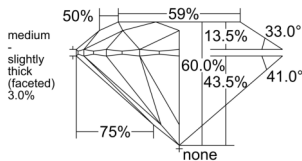

GIA®

FACSIMILE

GIA REPORT 1543737087

Verify this report at GIA.edu

GIA NATURAL DIAMOND DOSSIER®

March 02, 2026
GIA Report Number 1543737087
Shape and Cutting Style ..... Round Brilliant
Measurements ..... 5.31 - 5.34 x 3.20 mm

GRADING RESULTS

Carat Weight ..... 0.55 carat
Color Grade I
Clarity Grade VS1
Cut Grade ..... Excellent

ADDITIONAL GRADING INFORMATION

Polish ..... Excellent
Symmetry ..... Excellent
Fluorescence ..... None
Clarity Characteristics ..... Cloud, Feather
Inscription(s): GIA 1543737087

PROPORTIONS

Profile to actual proportions

GRADING SCALES

GIA COLOR SCALE	GIA CLARITY SCALE	GIA CUT SCALE	
D	FLAWLESS	EXCELLENT	
E	INTERNALLY FLAWLESS		
F		VVS₁	VERY GOOD
G	VVS₂		
H	VS₁	GOOD	
I	VS₂		
J	SI₁	FAIR	
K	SI₂		
L	I₁	POOR	
M			
N			
O	I₂		
P			
Q			
R	I₃		
S			
T			
U			
V			
W			
X			
Y			
Z