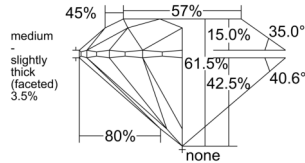

GIA®

FACSIMILE

GIA REPORT 1543721761

Verify this report at GIA.edu

GIA NATURAL DIAMOND DOSSIER®

February 27, 2026
GIA Report Number 1543721761
Shape and Cutting Style ..... Round Brilliant
Measurements ..... 3.65 - 3.67 x 2.25 mm

GRADING RESULTS

Carat Weight ..... 0.18 carat
Color Grade ..... F
Clarity Grade VS1
Cut Grade ..... Excellent

ADDITIONAL GRADING INFORMATION

Polish ..... Excellent
Symmetry ..... Excellent
Fluorescence ..... None
Clarity Characteristics..... Crystal, Needle, Pinpoint
Inscription(s): GIA 1543721761

PROPORTIONS

Profile to actual proportions