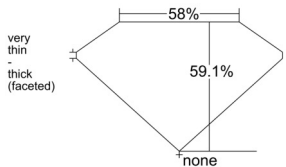

GIA®

FACSIMILE

GIA REPORT 1543691809

Verify this report at GIA.edu

GIA NATURAL DIAMOND DOSSIER®

March 05, 2026
GIA Report Number 1543691809
Shape and Cutting Style ..... Heart Brilliant
Measurements ..... 5.56 x 6.39 x 3.77 mm

GRADING RESULTS

Carat Weight ..... 0.80 carat
Color Grade ..... G
Clarity Grade SI1

ADDITIONAL GRADING INFORMATION

Polish ..... Very Good
Symmetry ..... Very Good
Fluorescence ..... None
Clarity Characteristics ..... Cloud
Inscription(s): GIA 1543691809

PROPORTIONS

Profile not to actual proportions

GRADING SCALES

GIA COLOR SCALE		GIA CLARITY SCALE	
COLORLESS	D	VERY VERY SLIGHTLY INCLUDED	FLAWLESS
	E		INTERNALLY FLAWLESS
	F		VVS₁
	G		VVS₂
	H		VS₁
	I		VS₂
	J		SI₁
	K		SI₂
	L		I₁
	M		I₂
NEAR COLORLESS	N	SLIGHTLY INCLUDED	I₃
	O		
	P		
	Q		
FAINT	R		
	S		
	T		
	U		
VERT LIGHT	V		
	W		
	X		
	Y		
LIGHT	Z