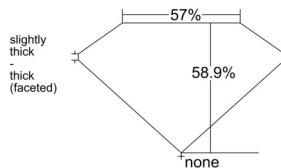

GIA®

FACSIMILE

GIA REPORT 1543681792

Verify this report at GIA.edu

GIA NATURAL DIAMOND DOSSIER®

February 23, 2026
GIA Report Number 1543681792
Shape and Cutting Style ..... Heart Brilliant
Measurements ..... 5.55 x 6.18 x 3.64 mm

GRADING RESULTS

Carat Weight ..... 0.71 carat
Color Grade I
Clarity Grade VVS2

ADDITIONAL GRADING INFORMATION

Polish ..... Excellent
Symmetry ..... Excellent
Fluorescence ..... None
Clarity Characteristics ..... Feather, Indented Natural
Inscription(s): GIA 1543681792

PROPORTIONS

Profile not to actual proportions

GRADING SCALES

GIA COLOR SCALE		GIA CLARITY SCALE			
COLORLESS	D	VERY VERY SLIGHTLY INCLUDED	FLAWLESS		
	E		INTERNALLY FLAWLESS		
	F	VERY SLIGHTLY INCLUDED	VVS₁		
	G		VVS₂		
	H		VS₁		
	NEAR COLORLESS	I	SLIGHTLY INCLUDED	VS₂	
		J		SI₁	
		FAINT	K	INCLUDED	SI₂
			L		I₁
			M		I₂
VERT LIGHT	N	LIGHT	I₃		
	O				
	P				
	Q				
	R