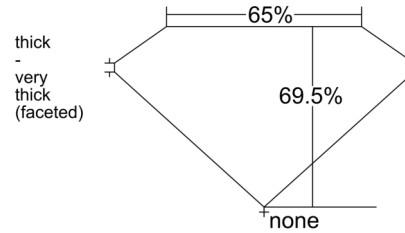

PROPORTIONS

Profile not to actual proportions