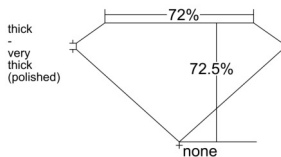

GIA®

FACSIMILE

GIA REPORT 1543666637

Verify this report at GIA.edu

GIA NATURAL DIAMOND DOSSIER®

February 19, 2026
GIA Report Number 1543666637
Shape and Cutting Style ..... Square Modified Brilliant
Measurements ..... 4.81 x 4.77 x 3.46 mm

GRADING RESULTS

Carat Weight ..... 0.70 carat
Color Grade ..... J
Clarity Grade VS1

ADDITIONAL GRADING INFORMATION

Polish ..... Excellent
Symmetry ..... Excellent
Fluorescence ..... Medium Blue
Clarity Characteristics ..... Crystal, Feather
Inscription(s): GIA 1543666637

PROPORTIONS

Profile not to actual proportions

GRADING SCALES

GIA COLOR SCALE		GIA CLARITY SCALE			
COLORLESS	D	VERY VERY SLIGHTLY INCLUDED	FLAWLESS		
	E		INTERNALLY FLAWLESS		
	F	VERY SLIGHTLY INCLUDED	VVS₁		
	G		VVS₂		
	H		VS₁		
	NEAR COLORLESS	I	SLIGHTLY INCLUDED	VS₂	
		J		SI₁	
		FAINT	K	INCLUDED	SI₂
			L		I₁
			M		I₂
VERT LIGHT	N	LIGHT	I₃		
	O				
	P				
	Q				
	R				
	S				
	T