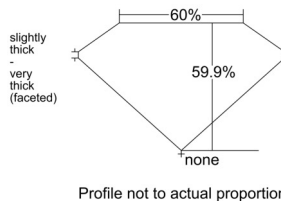

GIA®

FACSIMILE

GIA REPORT 1543665750

Verify this report at GIA.edu

GIA NATURAL DIAMOND DOSSIER®

February 18, 2026
GIA Report Number 1543665750
Shape and Cutting Style ..... Heart Brilliant
Measurements ..... 5.84 x 6.55 x 3.93 mm

GRADING RESULTS

Carat Weight ..... 0.91 carat
Color Grade ..... H
Clarity Grade VS2

ADDITIONAL GRADING INFORMATION

Polish ..... Very Good
Symmetry ..... Very Good
Fluorescence ..... Medium Blue
Clarity Characteristics ..... Cloud, Crystal, Feather
Inscription(s): GIA 1543665750

PROPORTIONS

GRADING SCALES

GIA COLOR SCALE		GIA CLARITY SCALE			
COLORLESS	D	VERY VERY SLIGHTLY INCLUDED	FLAWLESS		
	E		INTERNALLY FLAWLESS		
	F	VERY SLIGHTLY INCLUDED	VVS₁		
	G		VVS₂		
	H		VS₁		
	NEAR COLORLESS	I	SLIGHTLY INCLUDED	VS₂	
		J		SI₁	
		FAINT	K	INCLUDED	SI₂
			L		I₁
			M		I₂
VERT LIGHT	N	LIGHT	I₃		
	O				
	P				
	Q				
	R