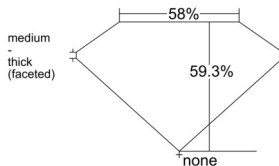

GIA®

FACSIMILE

GIA REPORT 1543655022

Verify this report at GIA.edu

GIA NATURAL DIAMOND DOSSIER®

February 16, 2026
GIA Report Number 1543655022
Shape and Cutting Style ..... Heart Brilliant
Measurements ..... 5.31 x 5.91 x 3.50 mm

GRADING RESULTS

Carat Weight ..... 0.61 carat
Color Grade ..... E
Clarity Grade SI1

ADDITIONAL GRADING INFORMATION

Polish ..... Excellent
Symmetry ..... Excellent
Fluorescence ..... None
Clarity Characteristics ..... Cloud
Inscription(s): GIA 1543655022

PROPORTIONS

Profile not to actual proportions

GRADING SCALES

GIA COLOR SCALE		GIA CLARITY SCALE			
COLORLESS	D	VERY VERY SLIGHTLY INCLUDED	FLAWLESS		
	E		INTERNALLY FLAWLESS		
	F	VERY SLIGHTLY INCLUDED	VVS₁		
	G		VVS₂		
	H		VS₁		
	NEAR COLORLESS	I	SLIGHTLY INCLUDED	VS₂	
		J		SI₁	
		FAINT	K	INCLUDED	SI₂
			L		I₁
			M		I₂
VERTICALLY LIGHT	N	LIGHT	I₃		
	O				
	P				
	Q				
	R