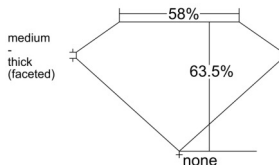

GIA®

FACSIMILE

GIA REPORT 1543639841

Verify this report at GIA.edu

GIA NATURAL DIAMOND DOSSIER®

February 13, 2026
GIA Report Number 1543639841
Shape and Cutting Style ..... Pear Brilliant
Measurements ..... 8.38 x 5.33 x 3.38 mm

GRADING RESULTS

Carat Weight ..... 0.90 carat
Color Grade ..... D
Clarity Grade VS1

ADDITIONAL GRADING INFORMATION

Polish ..... Excellent
Symmetry ..... Very Good
Fluorescence ..... Faint
Clarity Characteristics ..... Crystal, Pinpoint
Inscription(s): GIA 1543639841

PROPORTIONS

Profile not to actual proportions

GRADING SCALES

GIA COLOR SCALE		GIA CLARITY SCALE			
COLORLESS	D	VERY VERY SLIGHTLY INCLUDED	FLAWLESS		
	E		INTERNALLY FLAWLESS		
	F	VERY SLIGHTLY INCLUDED	VVS₁		
	G		VVS₂		
	H		VS₁		
	NEAR COLORLESS	I	SLIGHTLY INCLUDED	VS₂	
		J		SI₁	
		FAINT	K	INCLUDED	SI₂
			L		I₁
			M		I₂
VERT LIGHT	N	INCLUDED	I₃		
	O				
	P				
	Q				
	R				
	S				
	T				
LIGHT	U				
	V				
	W				
	X				
Y					
Z