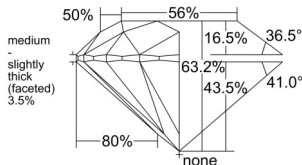

GIA®

FACSIMILE

GIA REPORT 1543606261

Verify this report at GIA.edu

GIA NATURAL DIAMOND DOSSIER®

February 09, 2026
GIA Report Number 1543606261
Shape and Cutting Style ..... Round Brilliant
Measurements ..... 5.34 - 5.39 x 3.39 mm

GRADING RESULTS

Carat Weight ..... 0.60 carat
Color Grade L
Clarity Grade S11
Cut Grade ..... Excellent

ADDITIONAL GRADING INFORMATION

Polish ..... Excellent
Symmetry ..... Excellent
Fluorescence ..... None
Clarity Characteristics ..... Crystal, Feather
Inscription(s): GIA 1543606261

PROPORTIONS

Profile to actual proportions