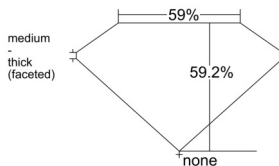

GIA®

FACSIMILE

GIA REPORT 1543561134

Verify this report at GIA.edu

GIA NATURAL DIAMOND DOSSIER®

February 02, 2026
GIA Report Number 1543561134
Shape and Cutting Style ..... Heart Brilliant
Measurements ..... 4.98 x 5.81 x 3.44 mm

GRADING RESULTS

Carat Weight ..... 0.60 carat
Color Grade ..... F
Clarity Grade VS1

ADDITIONAL GRADING INFORMATION

Polish ..... Excellent
Symmetry ..... Very Good
Fluorescence ..... Strong Blue
Clarity Characteristics ..... Feather, Cloud, Pinpoint
Inscription(s): GIA 1543561134

PROPORTIONS

Profile not to actual proportions

GRADING SCALES

GIA COLOR SCALE		GIA CLARITY SCALE			
COLORLESS	D	VERY VERY SLIGHTLY INCLUDED	FLAWLESS		
	E		INTERNALLY FLAWLESS		
	F	VERY SLIGHTLY INCLUDED	VVS₁		
	G		VVS₂		
	H		VS₁		
	NEAR COLORLESS	I	SLIGHTLY INCLUDED	VS₂	
		J		SI₁	
		FAINT	K	INCLUDED	SI₂
			L		I₁
			M		I₂
VERT LIGHT	N	LIGHT	I₃		
	O				
	P				
	Q				
	R