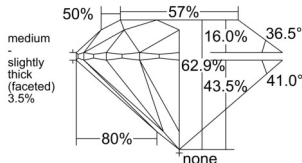

GIA®

FACSIMILE

GIA REPORT 1543559695

Verify this report at GIA.edu

GIA NATURAL DIAMOND DOSSIER®

February 03, 2026
GIA Report Number 1543559695
Shape and Cutting Style ..... Round Brilliant
Measurements ..... 5.02 - 5.06 x 3.17 mm

GRADING RESULTS

Carat Weight ..... 0.50 carat
Color Grade ..... F
Clarity Grade VS1
Cut Grade ..... Excellent

ADDITIONAL GRADING INFORMATION

Polish ..... Excellent
Symmetry ..... Excellent
Fluorescence ..... None
Clarity Characteristics..... Crystal, Feather, Pinpoint
Inscription(s): GIA 1543559695

PROPORTIONS

GRADING SCALES

GIA COLOR SCALE

COLORLESS	D
	E
	F
	G
	H
	I
	J
NEAR COLORLESS	K
	L
FAIN	M
	N
	O
	P
VERY LIGHT	Q
	R
	S
	T
	U
	V
	W
	X
	Y
LIGHT	Z

GIA CLARITY SCALE

FLAWLESS	VERY VERY SLIGHTLY INCLUDED	VS₁	VS₂	VS₁	VS₂	SI₁	SI₂	I₁	I₂	I₃		
											FLAWLESS	INTERNALLY FLAWLESS

GIA CUT SCALE

EXCELLENT
VERY GOOD
GOOD
FAIR
POOR