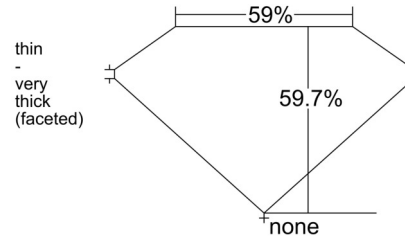

PROPORTIONS

Profile not to actual proportions